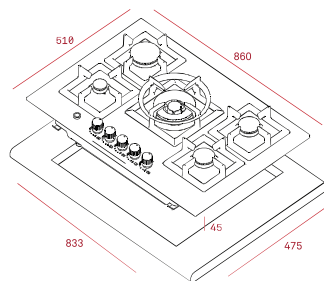

EFX 90 4G 1H AI AL DR

90 cm gas hob

Cast iron grids
Metal looking frontal knobs
Auto-ignition
Auto-lock safety device
High efficiency burners
5 cooking zones:
2 semi fast burner (1,75 kW)
1 auxiliary burner (1,00 kW)
1 high light burner (2.20 kW)
1 double ring burner 4400 W
Gas typology: LPG (butane/ propane),
natural

External Dimensions

- H 510 mm
- W 860 mm