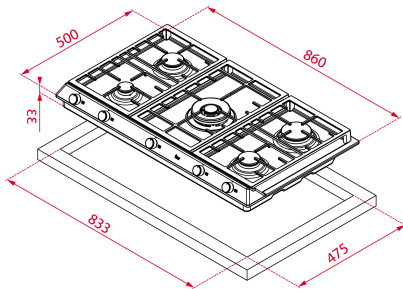

1 double ring burner, 4.00 kW

1 fast burner, 3.00 kW

2 semi fast burners, 1.7 kW

1 auxiliary burner, 1 kW

Stainless steel surface

Auto ignition

Auto-lock safety system

Cast iron grids

Maximum nominal power 11.500 W

Optional: Wok support

External Dimension

- ↑ H 91 mm
- W 860 mm
- ↗ D 510 mm