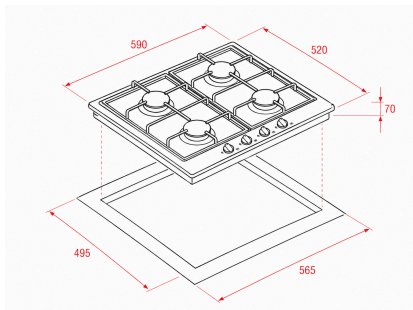

EW 60 4G AI AL BLACK

Auto
ignition

TEKA

Stainless steel gas hob with frontal control knobs of butane and natural gas

Gas hob

New flush installation system

Made of steel, matt black finish

Auto ignition integrated in each knob

1 rapid burner, 2.80 kW

1 semi-rapid burner, 1.75 kW

1 semi-rapid burner, 1.30 kW

1 auxiliary burner, 1.00 kW

Cast iron grids

Front control panel

External Dimension

- H 70 mm
- W 590 mm
- D 520 mm