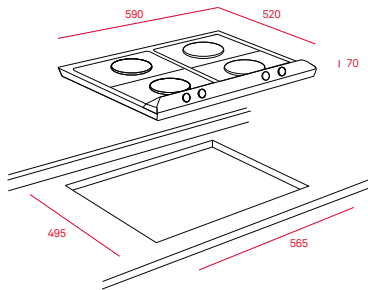

EW 60 4G AI AL BLACK

60 cm gas hob

Cast iron grids

Metal looking frontal knobs

Auto-ignition

Auto-lock safety device

4 cooking zones :

1 fast burner (2.8 kW)

1 semi-fast burner (1.75 kW)

1 semi-fast burner (1.4 kW)

1 auxiliary burner (1 kW)

Gas typology : LPG (butane/propane), natural

External Dimensions

➤ H 520 mm

➔ W 590 mm