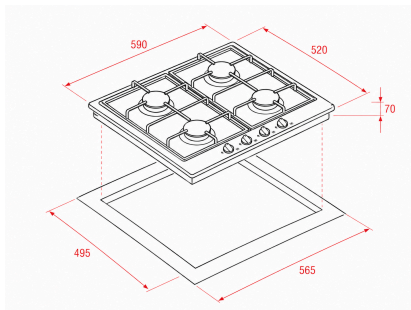

EW 60 4G AI AL CI

Auto
ignition

TEKA

Stainless steel gas hob with frontal control knobs of butane and natural gas

Gas hob

New flush installation system

Made of steel finish

Auto ignition integrated in each knob

1 rapid burner, 2.80 kW

1 semi-rapid burner, 1.75 kW

1 semi-rapid burner, 1.30 kW

1 auxiliary burner, 1.00 kW

Cast iron grids

Front control panel

External Dimension

- ⬆ H 70 mm
- ➡ W 590 mm
- ↻ D 520 mm