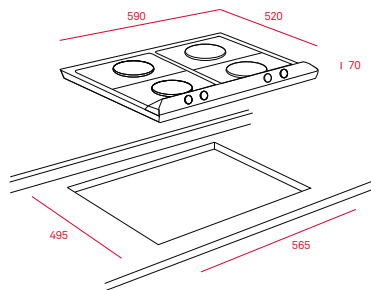

EW 60 4G AI AL CI

60 cm gas hob

Cast iron grids

Metal looking frontal knobs

Auto-ignition

Auto-lock safety device

4 cooking zones :

1 fast burner (2.8 kW)

1 semi-fast burner (1.75 kW)

1 semi-fast burner (1.4 kW)

1 auxiliary burner (1 kW)

Gas typology : LPG (butane/propane), natural

External Dimensions

➤ H 520 mm

➔ W 590 mm