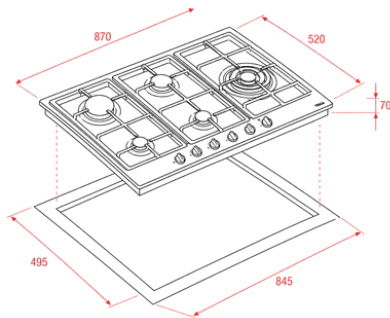

EW 90 5G AI AL TR CI

Auto
ignition

TEKA

Gas hob with 5 cooking zones and triple ring burner in 90 cm of butane gas

Gas typology : LPG (butane/propane)

90 cm gas hob

Triple ring burner

Cast iron grids

Metal looking frontal knobs

Auto-ignition

Auto-lock safety device

5 cooking zones :

1 triple ring burner (3.1 kw)

1 fast burner (2.8 kW)

1 semi-fast burner (1.75 kW)

1 semi-fast burner (1.4 kW)

1 auxiliary burner (1 kW)

External Dimension

- ↑ H 70 mm
- W 870 mm
- ↻ D 520 mm