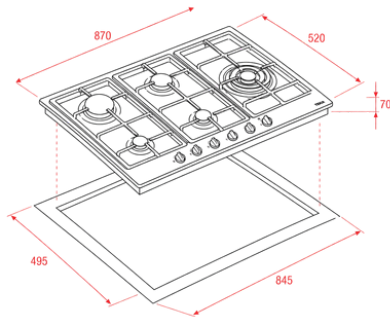

EW 90 5G AI AL TR CI BLACK

Auto
ignition