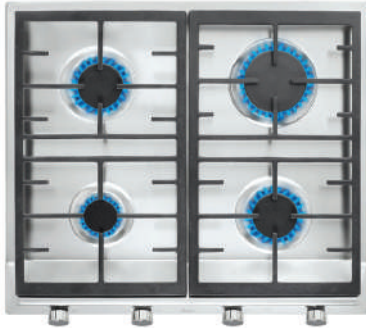

## EX 60.1 4G AI AL CI

### 60 cm gas hob

Gas typology : natural

Cast iron grids with a professional look

Metallic and glossy black looking frontal knobs

Auto-ignition

Auto-lock safety device

High Efficiency burners.

4 cooking zones:

### External Dimensions

H 500 mm

W 580 mm