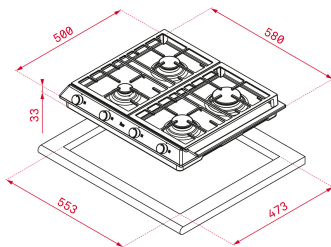

EX 60.1 4G IX

Auto
ignition

Autolock