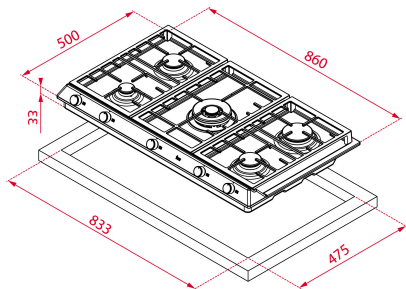

EX 90.1 5G AI AL DR CI

Auto
ignition