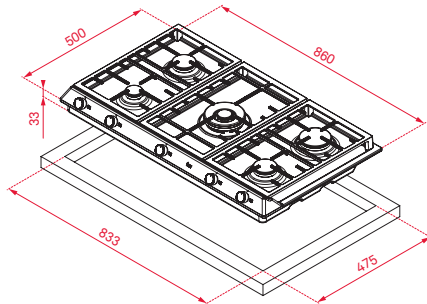

EX 90.1 5G AI AL DR CI

90 cm gas hob

Gas typology: LPG (butane/ propane)

90 cm gas hob

Double ring burner

Cast iron grids with a professional look.

Metallic and glossy black looking frontal knobs

Auto-ignition

Auto-lock safety device

High Efficiency burners.

5 cooking zones:

1 double ring burner (4.00 kW)

1 fast burner (2.8 kW)

2 semi-fast burner (1.75 kW)

1 auxiliary burner (1kW)

External Dimensions

↑ H 500 mm

→ W 860 mm