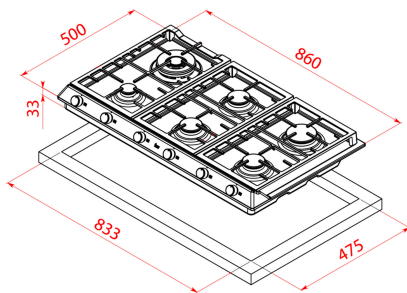

EX 90.1 6G AI DR CI

Auto
ignition

TEKA

Gas Hob with 6 cooking zones and cast iron grids of butane gas, 86cm

Gas hob

Frontal control knobs

6 cooking zones

1 double ring burner, 4.00 kW

4 semi fast burners, 1.7 kW

1 auxiliary burner, 1 kW

Stainless steel surface

Auto ignition

Cast iron grids

Maximum nominal power 12.000 W

Optional: Wok support

External Dimension

- ↑ H 84 mm
- W 860 mm
- ↗ D 500 mm