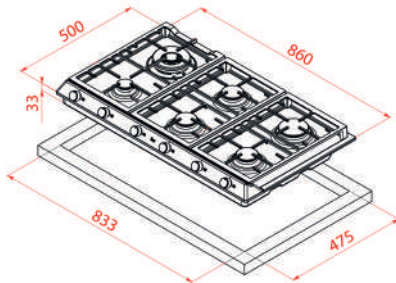

EX 90.1 6G AI DR CI

Auto ignition

90 cm Gas Hob with 6 cooking zones

Frontal control knobs

6 cooking zones

1 double ring burner, 4.00 kW

4 semi fast burners, 1.7 kW

1 auxiliary burner, 1 kW

Stainless steel surface

Auto ignition

Cast iron grids

Maximum nominal power 12.000 W

Optional: Wok support

External Dimensions

➊ H 500 mm

➋ W 860 mm