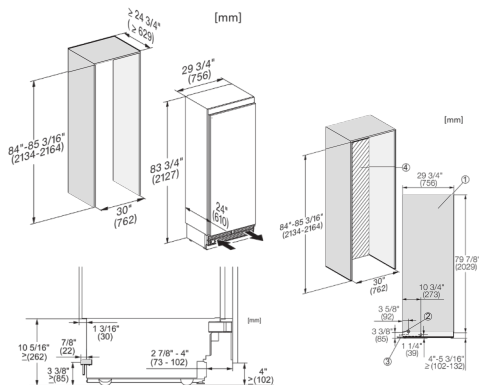

Miele

F 2812 Vi

Built-in freezer in a perfectly combinable design with MasterCool.

Push2open for convenient door-opening assistance
BrilliantLight for perfect illumination
IceMaker with plumbed water connection
MasterSensor controls
Miele@home
NoFrost
SoftClose door closing damper
FullAccess
EasyClean
MaxLoad hinge
Electronic temperature display and control
SuperFrost
Sabbath mode
Eco mode
Built-in integrated
Door hinge side: Left
Convertible hinging
Lock function
Acoustic door alarm
Acoustic temperature alarm, freezer section
Optical door alarm
Optical temperature alarm
No. of temperature zones: 1
Door baskets – large: 3
Number of shelves: 3
Capacity: 15.75 cu. ft. / 446 L

External Dimensions

- ⊕ H 2125 mm
- ➔ W 756 mm
- ⊙ D 608 mm