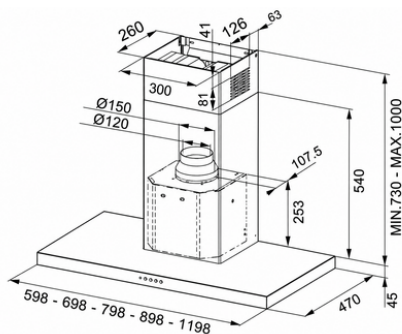

### Wall Hood, 120cm wide

Hood category Decorative  
Finish Stainless steel  
Command Electronic  
Energy efficiency class B  
Installation Decorative  
Lighting 2x1W LED  
Power 140 W  
Pressure 290.00 Pa

### Exhaust capacities:

Capacity Int. 520 m<sup>3</sup>/h  
Capacity Max. 470 m<sup>3</sup>/h  
Noiselevel Int. 69 dB(A)  
Noiselevel Max. 67 dB(A)  
Power (W) 140 W  
Pressure 290.00 Pa  
Illumination 2x1W LEDs

### External Dimensions

- ① H 775–1045 mm
- ② W 1200 mm
- ③ D 470 mm