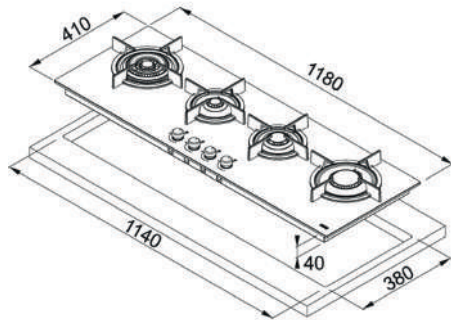

## FHCR 1204 3G TC HE BK C

### Crystal 120 cm gas on glass hob

Double crown burner  
Cast iron grids  
Black looking frontal knobs  
Auto-ignition  
Auto-lock safety device  
4 Gas burners  
Rapid 3000W  
Semi Rapid 1750W  
Auxiliary 1000W  
Double Crown 4000W

### External Dimensions

- H 410 mm
- W 1180 mm

**POWER, DELIVERED  
IN STYLE.  
OBSESSED BY DETAIL**

From the sleek surface of an induction hob to the classic cook's choice of gas, a Franke hob will always deliver the exact control serious cooks need. Our Mythos and Maris lines include hoods, sinks, taps while Frames by Franke and Crystal also offer matching ovens allowing you to create your ideal look.