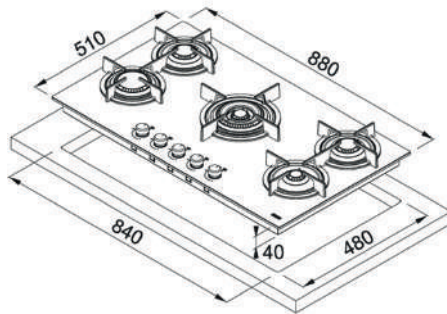

FHCR 905 4G TC HE BK C

Crystal 90 cm gas on glass hob

Double crown burner
Cast iron grids
Black looking frontal knobs
Auto-ignition
Auto-lock safety device
Rapid 3000W
Semi Rapid 2x1750W
Auxiliary 1000W
Double Crown 4000W

External Dimensions

- H 510 mm
- W 880 mm

POWER, DELIVERED IN STYLE. OBSESSED BY DETAIL

From the sleek surface of an induction hob to the classic cook's choice of gas, a Franke hob will always deliver the exact control serious cooks need. Our Mythos and Maris lines include hoods, sinks, taps while Frames by Franke and Crystal also offer matching ovens allowing you to create your ideal look.