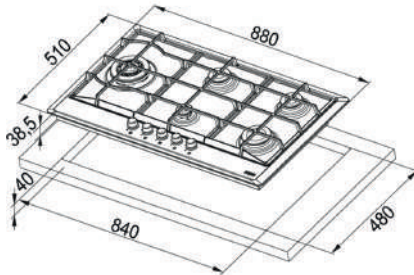

## FHM 905 4G LTC XS C

### Multi Cooking 90 cm gas hob

Double crown burner  
Cast iron grids  
Black looking frontal knobs  
Auto-ignition  
Auto-lock safety device  
5 cooking zones:  
Double Crown 3800W  
Semi Rapid 2x1750W  
Rapid 3000W  
Auxiliary 1000W

### External Dimensions

- H 510 mm
- W 880 mm