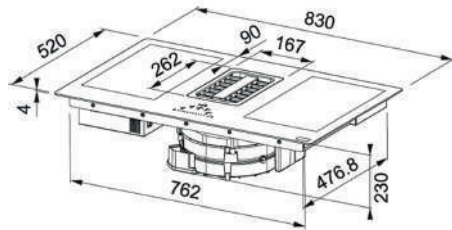

FMA 839 HI

Maris 90CM Induction hob

Hood with flush cast iron cover,
heat resistant for a more functional area
Automatic ignition of the hood
Containment system in case of accidental spills
of liquids
Reduced overall dimensions under the worktop
for inserting the basket under the sink
4 induction zones equipped with timers that
can be used individually or in Flexi mode
Adjustable power from 2.8 kW to 7.4 kW
4 zones mm 210x190
Power 2100 W
Booster 3000 W
2 zones Flexi mm 210x390
Power 3700 W

External Dimensions

- H 520 mm
- W 830 mm

INDUCTION HOBS, AND HOB AND HOOD IN HARMONY

Sleek and unobtrusive, Franke induction hobs boast innovative technology and elegant aesthetics.

Turn on your hob and your hood automatically starts up. It's the smart way to reduce unwanted kitchen smells. You'll also find retractable hoods that pop up from the work surface, hoods that operate at a whisper and more.