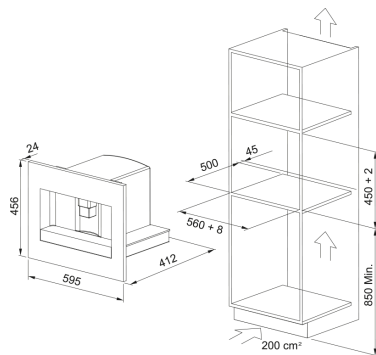

FRANKE

Mythos FMY 45 CM XS

Mythos Coffee Machine

Black finish with stainless steel trim
Electronic Touch control with white LCD display
Water tank capacity: 1.8 litres
Coffee beans drawer capacity: 200 g
Space for 1 or 2 cups
Integrated coffee grinder
Grinding adjustment with 13 positions
Thermoblock heating system with stainless steel tube
Pipe for steam / hot water
Integrated waste coffee deposit: 14 cups
Adjustable coffee dispenser: 10 cm
Drip tray capacity: 500 ml
Manual functions: Coffee, Coffee Strength, Cup Size, Preground coffee, Cappuccino, Hot water, Rinse and Number of cups
Telescopic guides/runners with soft closing opening system

External Dimensions

- ① H 820 mm
- ② W 456 mm
- ③ D 412 mm