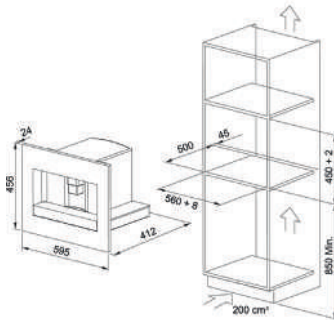

MYTHOS FMY 45 CM XS

Built-in Coffee Machine

Black Crystal looking
13 positions Grinding regulation
200 coffee bean container
1 or 2 cups coffee out
Digital white LCD with dark background
Grain an ground types of coffee
1.8Ltr water tank

External Dimensions

- ① H 456 mm
- ② W 595 mm
- ③ D 412 mm

MYTHOS SERIES

The exaltation of minimalism is transformed into a work of art for create an environment that celebrates beauty. The choice accurate of materials, such as stainless steel and crystal, is the natural evolution of Franke's research.