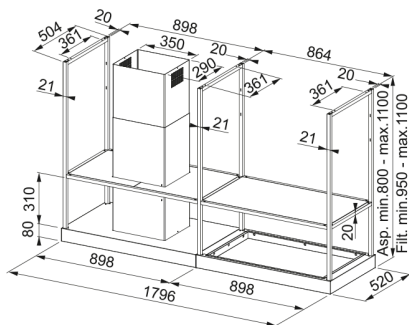

FRANKE

Mythos FMY BK MATT F180

Island Hood, 180cm wide

Hood category T-Shape
Finish Extra Matt Black
Speed setting 3+i
UI type Electronic rotative
Lamp type Led Bar Slim 4000K
Energy efficiency class A
Filter typology Cassette
Type of filter Aluminium
Motor Group name SP A+

Exhaust capacities:

Capacity DIN IEC 61591 Int. 750 m³/h
Capacity DIN IEC 61591 Max. 600 m³/h
Capacity DIN IEC 61591 Min. 280 m³/h
Noiselevel DIN EN 60704-3 Max. 66 dB(A)
Noiselevel DIN EN 60704-3 Min. 50 dB(A)
Power (W) 250 W
Pressure 590.00 Pa
Illumination Led Bar Slim 2x6W

External Dimensions

- H 800–1100 mm
- W 1800 mm
- D 520 mm