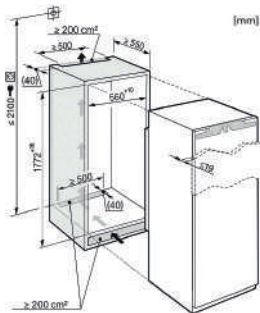

Miele

FNS 37402 i

Integrated freezer for perfect side-by-side combination in a 178 cm niche.

Connected Home with Miele@home
SoftClose - Appliance door closes softly
TouchControl operating concept
SuperFreeze
Sabbath mode
8 Drawers
Lock function
Acoustic door alarm
Acoustic temperature alarm, freezer section
Optical door alarm
Optical temperature alarm
Power cut indication for freezer section
1 Temperature zone

External Dimensions

- ↑ H 1772 mm
- W 559 mm
- ↻ D 544 mm