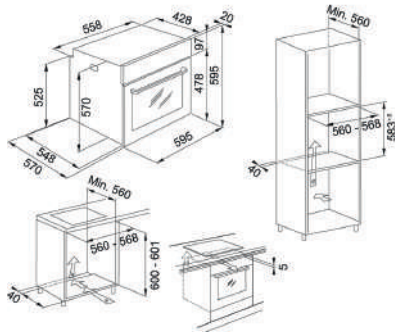

Press to Clean system to remove the internal glass in comfort

Steam Cleaning system to clean the oven effortlessly and in total respect of the environment

External Dimensions

- ① H 595 mm
- ② W 595 mm
- ③ D 570 mm