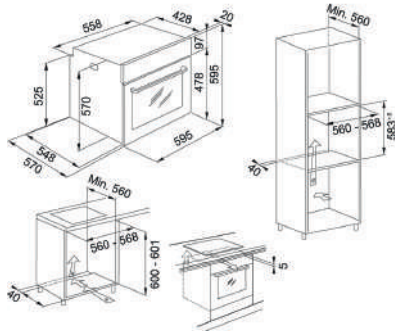

Press to Clean system to remove the internal glass in comfort

Steam Cleaning system to clean the oven effortlessly and in total respect of the environment

External Dimensions

- ① H 595 mm
- ② W 595 mm
- ③ D 570 mm