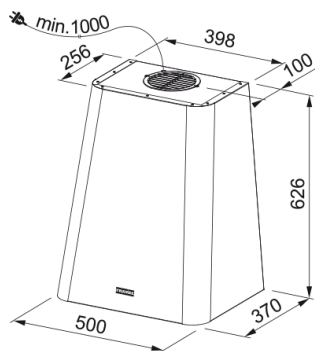

FRANKE

SMART DECO FSMD 508 BK/2

Wall Hood, 50cm wide

Hood category Design
Finish Black Extra Matt
Number of lamp 1
Lamp type Led Bar Slim 3000K
UI type Push&Pull Rotative
Speed setting 3
Energy efficiency class A
Filter typology Cassette
Type of filter Aluminium
Charcoal filter Yes
Motor Group name SP 600 A+
Diam. air outlet 150 mm

Exhaust capacities:

Capacity DIN IEC 61591 Max. 630 m³/h
Capacity DIN IEC 61591 Min. 270 m³/h
Noiselevel DIN EN 60704-3 Max. 65 dB(A)
Noiselevel DIN EN 60704-3 Min. 47 dB(A)
Power (W) 250 W
Pressure 560.00 Pa
Illumination Led Bar Slim 3000K

External Dimensions

- ① H 626 mm
- ② W 500 mm
- ③ D 370 mm