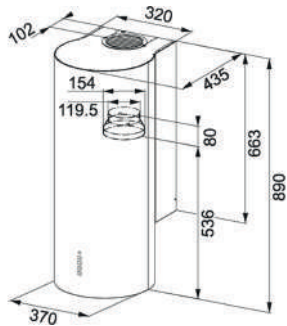

TURN FTU 3805 XS

Decorative Cyindra wall hood

Stainless Steel body
C class energy rating
Mechanical Control
3 speeds + 1 intensive
2 LED 2 watt lamps
maximum capacity 900m³/h
Ability to work in recirculation mode

Color

Stainless steel

External Dimensions

● W 370 mm

Exhaust capacities:

Noise level max.	68 dB (A)
Noise level	70 dB (A)
Power, (W)	250 W
Pressure	500.00 Pa
Lighting	LEDS-2X2W
Control type	Soft touch
Voltage (V)	220-240 V
Height above the slab	650 mm (electric) 750 mm (gas)