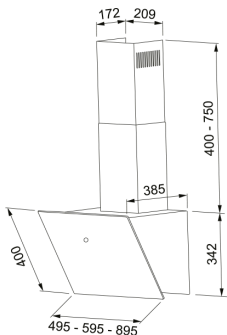

FRANKE

VERTIS FVT 905 BK A

Island Hood, 90cm wide

Wall Hood, 90cm wide
Hood category Vertical
Finish Black / Glass
Number of lamp 2
Lamp type LED L09 LV 5500K
Speed setting 3
UI type Touch control
Energy efficiency class A
Filter typology Cassette
Type of filter Aluminium
Motor Group name ENG 600 HE
Diam. air outlet 150 mm

Exhaust capacities:

Capacity DIN IEC 61591 Max. 580 m³/h
Capacity DIN IEC 61591 Min. 420 m³/h
Noiselevel DIN EN 60704-3 Max. 67 dB(A)
Noiselevel DIN EN 60704-3 Min. 61 dB(A)
Power (W) 200 W
Pressure 450.00 Pa
Illumination LED L09 LV 2 lamps

External Dimensions

- ① H 742–1092 mm
- ② W 900 mm
- ③ D 599 mm