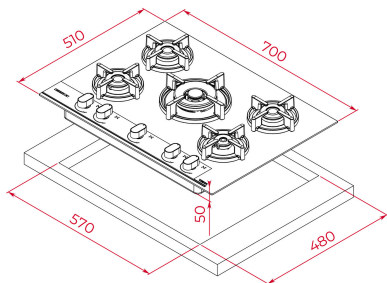

GBC 75-G1 MB

Auto ignition

Autolock

Easy installation