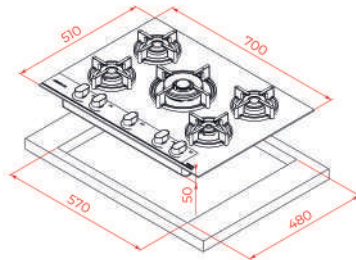

GBC 75 Infinity G1

Auto ignition

Autolock

Easy
installation