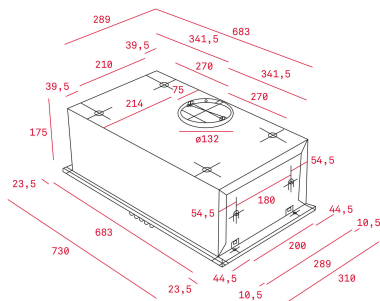

Max speed exhaust capacity (m3/h): 329

Min speed exhaust capacity (m3/h): 223

Max speed sound level (dBA): 52

Min speed sound level (dBA): 42

2 LED lamps

2 aluminium filters

Operating pilot light

Anti-return valve included

Optional Charcoal Filter: CNL 1C

External Dimension

- ↑ H 175 mm
- W 730 mm
- ↗ D 310 mm