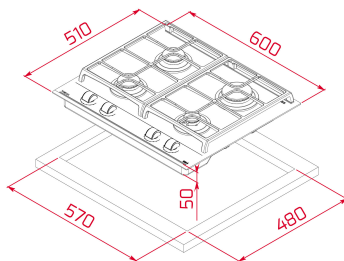

GZC 64300 XB

Auto
ignition

Autolock

ExactFlame

Easy
installation