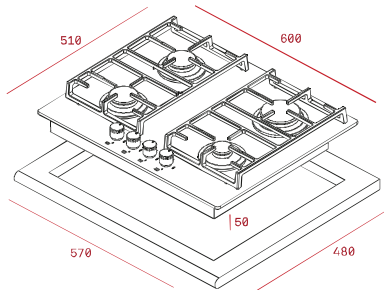

GZC 64300

60 cm gas on glass hob

Urban Colors Edition

Gas on Glass with ExactFlame

9 power levels with precise control of the flame

Front control knobs with ergonomic design

4 cooking zones:

1 double ring burner (4.00 kW)

Optional Wok support

Easy installation kit

Ceramic glass surface

Type of Gas: Butane

External Dimensions

↑ H 510 mm

→ W 600 mm