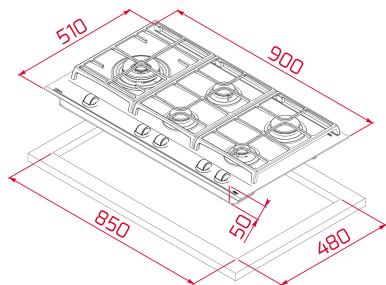

GZC 95320 BK

Auto ignition

Autolock

ExactFlame

Easy installation