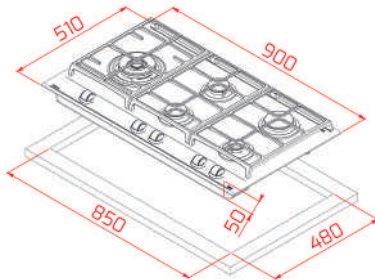

GZC 95320

90cm gas on glass hob

Gas on Glass with ExactFlame

9 power levels with precise control of the flame

Front control knobs with ergonomic design

5 cooking zones:

1 double ring burner (5.00 kW)

1 fast burner (2.80kW)

2 semi-fast burners (1.75 kW)

1 auxiliary burner (1.00 kW)

Large cast iron grids

Automatic-ignition in every burner, activated through control knobs

Auto-lock safety device (Thermocouples)

Optional Wok support

Easy installation kit

Ceramic glass surface

External Dimensions

➤ H 510 mm

➤ W 900 mm