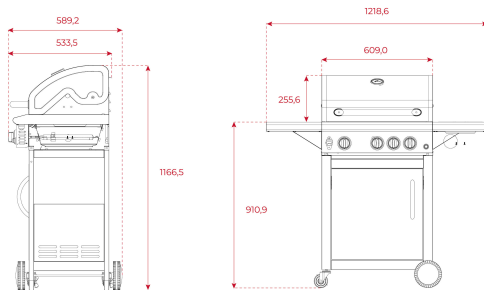

### Gas barbecue with 3 main burners and an auxiliary lateral burner

Gas barbecue

Stainless Steel structure and black covering

Grill surface 58,3 x 40,8 cm

3 burners, 3,22 kW

Additional lateral burner, 3,51 kW

Ultra fast ignition

Temperature indicator on lid

2 cast iron grills with anti-stick coating

Fat collection tray

Lateral support

Built-in bottle opener

Wheels with safety lock

Max nominal power: 13.19 kW

### External Dimension

- ↑ H 1165 mm
- W 1218 mm
- ↗ D 589 mm