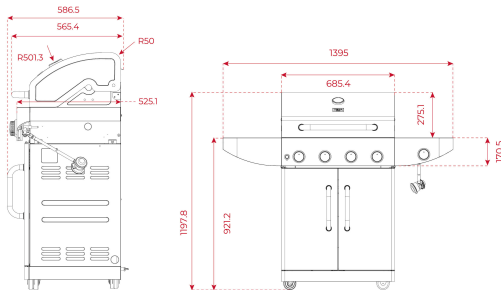

Gourmet BBQ 4100 G

TEKA

Gas barbecue with 4 main burners and an auxiliary lateral burner

Gas barbecue
Stainless Steel structure
Grill surface 65,5 x 44,5 cm
4 burners, 3,22 kW
Additional lateral burner, 3,51 kW
Ultra fast ignition
Temperature indicator on lid
2 cast iron grids with anti-stick coating
Fat collection tray
Lateral support
Built-in bottle opener
Wheels with safety lock
Max nominal power: 16.41 kW
Type of gas: LPG

External Dimension

- H 1197 mm
- W 1395 mm
- D 576 mm