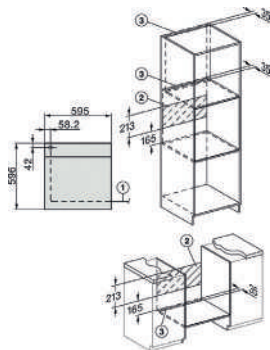

Miele

H 2850 B

90 cm oven

Seamless design with clear text display and PerfectClean.

7-segment display with retractable rotary controls

Particularly easy to clean

Lots of room and flexibility

Protects against burns

Fewer fingerprints and easy to clean

76L Oven compartment volume

5 shelf levels

Appliance cooling system and touch-cool fronts

Safety switch-off

A+ energy efficiency

SoftClose

Rapid heat-up

Fan grill

External Dimensions

↑ H 596 mm

→ W 595 mm

⊙ D 550 mm