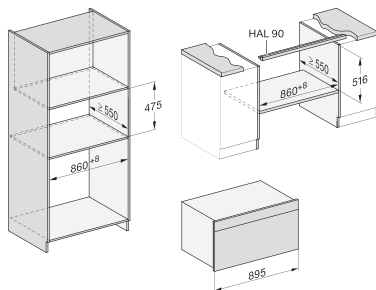

Fast heating and even heat distribution

Protects against burns

90L Oven compartment volume

5 shelf levels

2 halogen spots Oven light

TwinPower hot air fan

50°C Electronic temperature regulation min.

270°C Electronic temperature regulation max.

External Dimensions

- ↑ H 478 mm
- W 895 mm
- ↻ D 550 mm