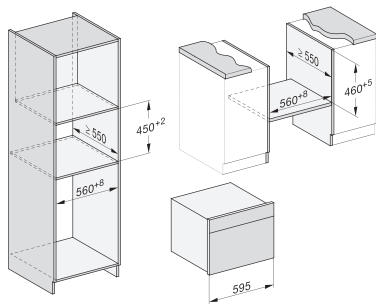

Miele

H 7240 BM

Compact microwave combination oven with a seamless design, automatic programmes and combination modes.

43L Oven compartment volume
Clear text display with sensor controls
Easy cleaning
Faster and more consistent results
Network-enabled WiFi appliance
Get what you want in one easy step
Networking with Miele@home
Stress-free cooking
13 operating modes
DirectSensor S display
SoftOpen and SoftClose
MultiLingua
Popcorn function
Clock synchronisation
Actual temperature display
Quick & Gentle
Rapid heat-up
Keeping warm

External Dimensions

- H 456 mm
- W 595 mm
- D 550 mm