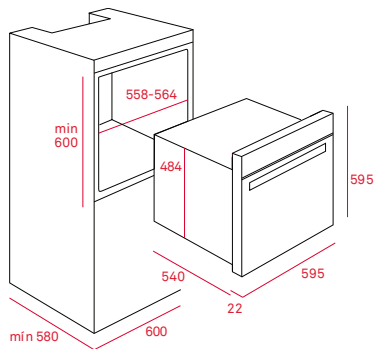

EBON HGS 740

Multifunction gas oven with gas grill

B Energy class
Capacity Gross/Net: 45.6/56.3 litres
Mechanical timer with stop programmer
Children safety block
Double glazed door
Full glass inner door
Side catalytic panels
Deep tray and cooking grid
Tangential ventilation
Nozzels to LPG gas

External Dimensions

- H 595 mm
- W 595 mm
- D 562 mm