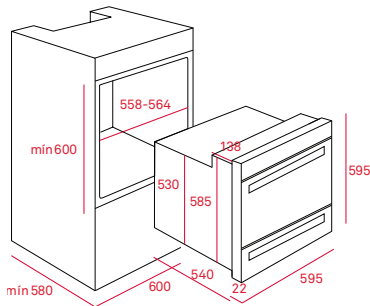

AVAND HL 45.15