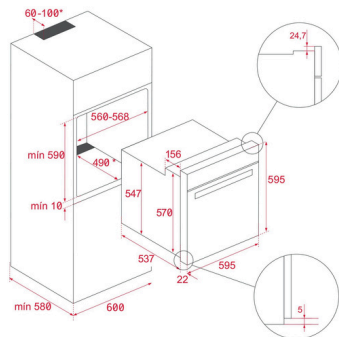

MAESTRO HLB 85-G1 P BM

70L

DualClean

HydroClean

SoftClose