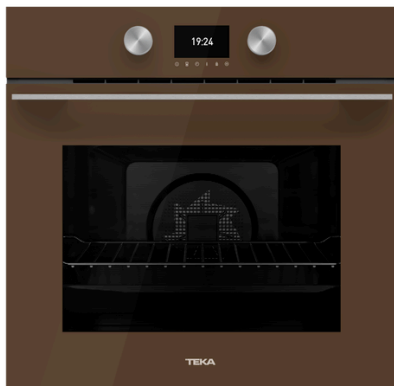

### Urban Colors Edition. Multifunction oven with 20 recipes, 12 cooking functions and HydroClean

Urban Colors Edition

Multifunction SurroundTemp oven

12 cooking functions

Pyrolysis self-cleaning system and automatic

HydroClean system

Touch control display with knobs

Electronic timer (Delay/Start function)

Personal cooking assistant: 20 automatic programs

Chrome supports with 5 cooking levels

Full-extension telescopic guides