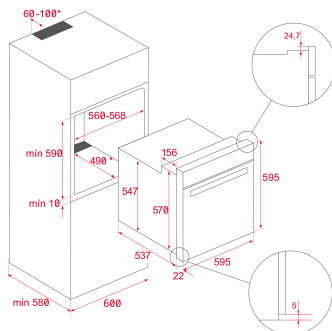

HLB 8600 LB

70L

Plus extension guides: 75% extraction

HydroClean steam cleaning system

SoftClose

SurroundTemp