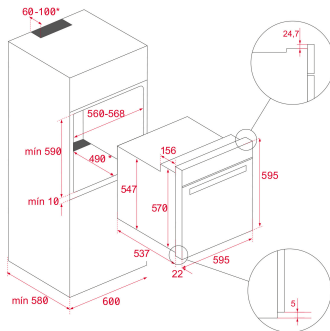

HLB 8600 ST

70L

Plus extension guides: 75% extraction

HydroClean steam cleaning system

SoftClose

SurroundTemp