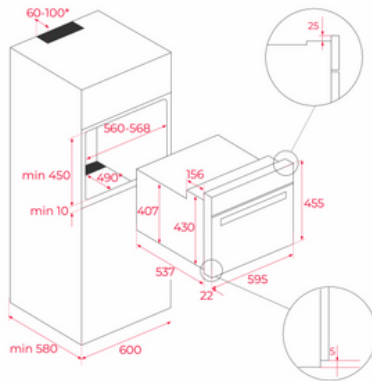

MAESTRO HLC 84-G1 C BK

40L

Plus Extension
Telescopic
Guide

HydroClean

SurroundTemp