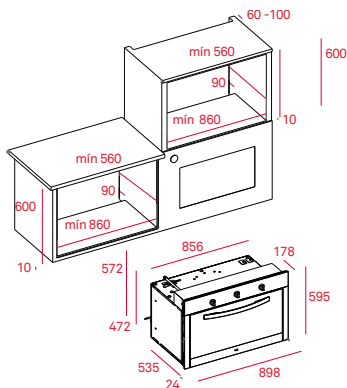

TOTAL HSF 924

Gas oven

Electric grill

- Energy class: B
- Fingerprint proof stainless steel
- Capacity: 88/70 litres (net/gross)
- 4 cooking functions
- Mechanical control knobs
- Safety device
- Forced ventilation
- Adjustable thermostat
- Full glass inner door
- Extra large surface tray
- Deep tray
- Cooking grid

External Dimensions

- ① H 595 mm
- ➔ W 898 mm
- D 549 mm