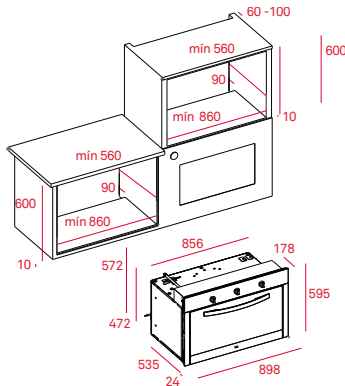

TOTAL HSF 930

Gas oven

Gas grill

Energy class: B
Fingerprint proof stainless steel
Capacity: 88/70 litres (net/gross)
4 cooking functions
Mechanical control knobs
Safety device
Forced ventilation
Adjustable thermostat
Full glass inner door
Extra large surface tray
Deep tray
Cooking grid

External Dimensions

- ① H 595 mm
- ➔ W 898 mm
- D 549 mm