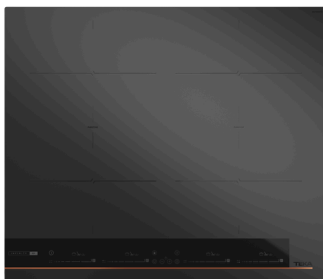

IBF 64-G1 MSP BM

MultiSlider

Power

Power Plus

Easy
installation

Flex