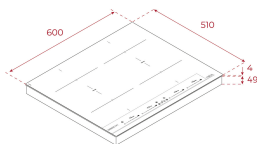

IBF 64-G1 MSP BM

MultiSlider

Power

Power Plus

Easy
installation

Flex