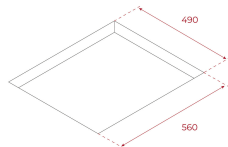

IBF 64-G1 MSP BM

MultiSlider

Power

Power Plus

Easy
installation

Flex